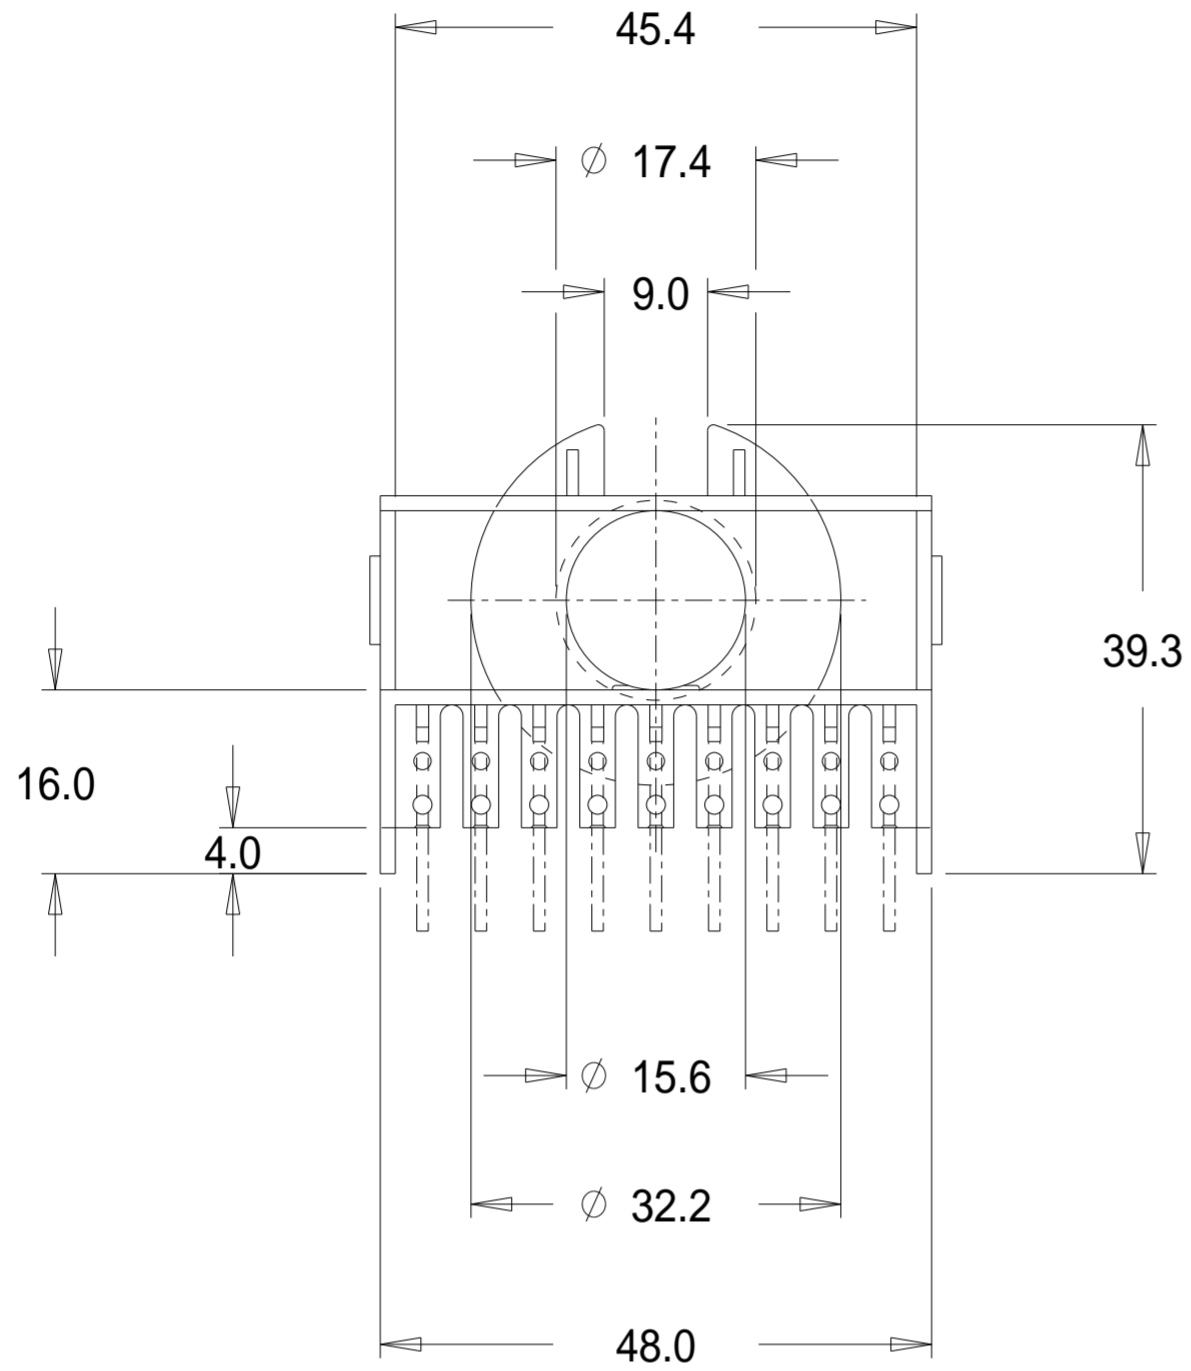

Part No. FD7020

ETD 44/22/15 Horizontal Bobbin

Dimensions in millimetres.