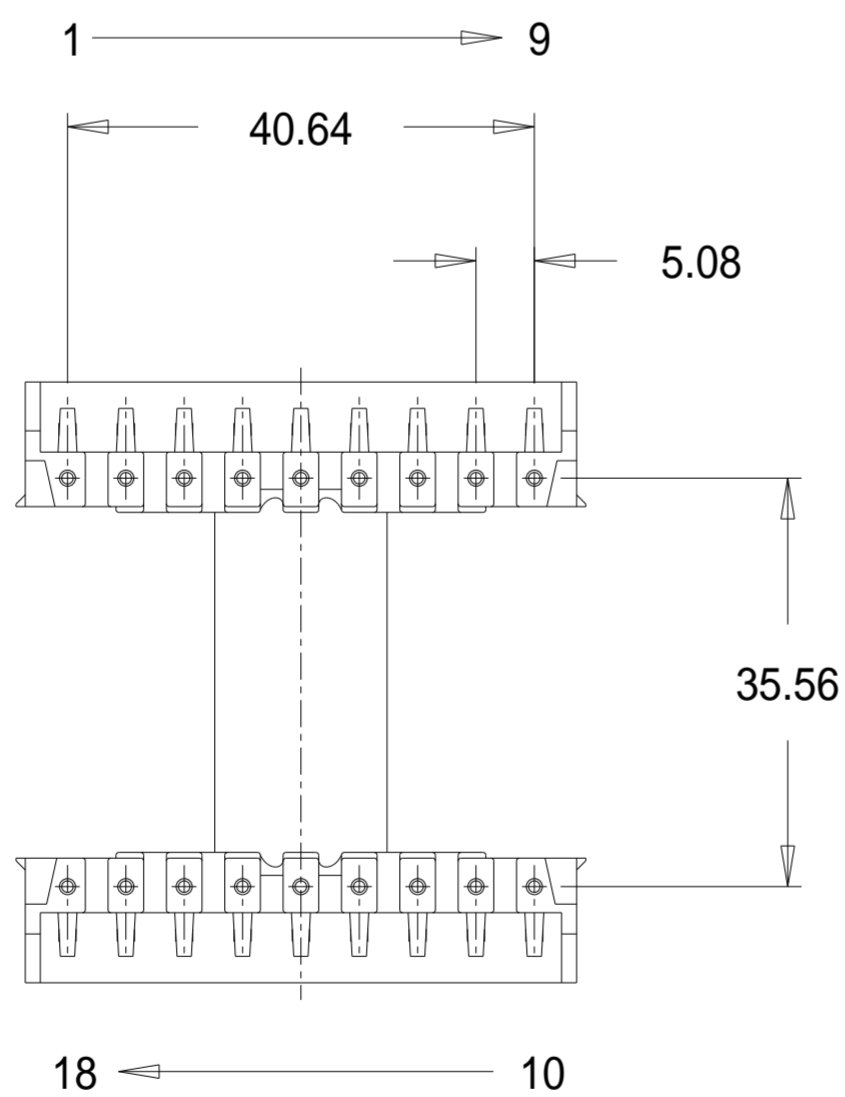

Part No. FD7020

ETD 44/22/15 Horizontal Bobbin

Dimensions in millimetres.