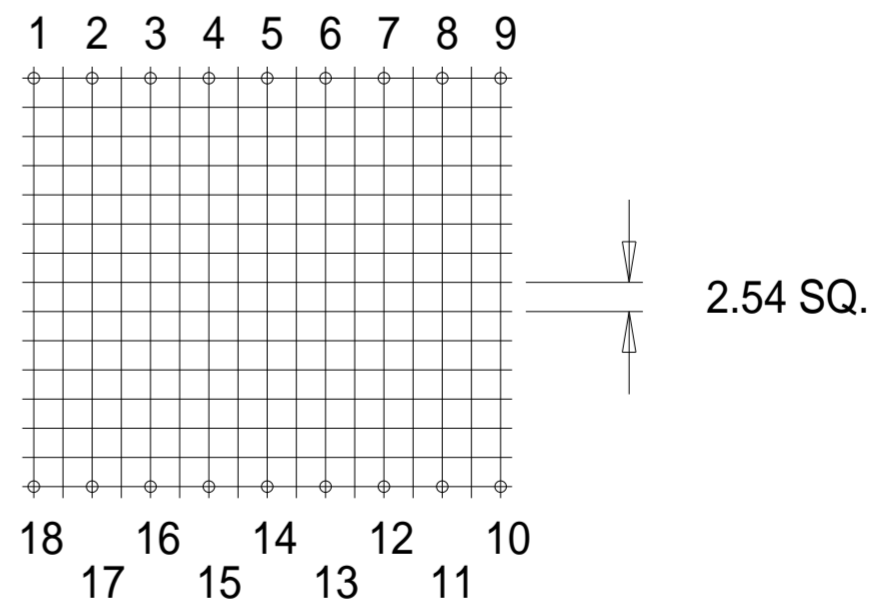

Part No. FD7020

ETD 44/22/15 Horizontal Bobbin

Dimensions in millimetres.