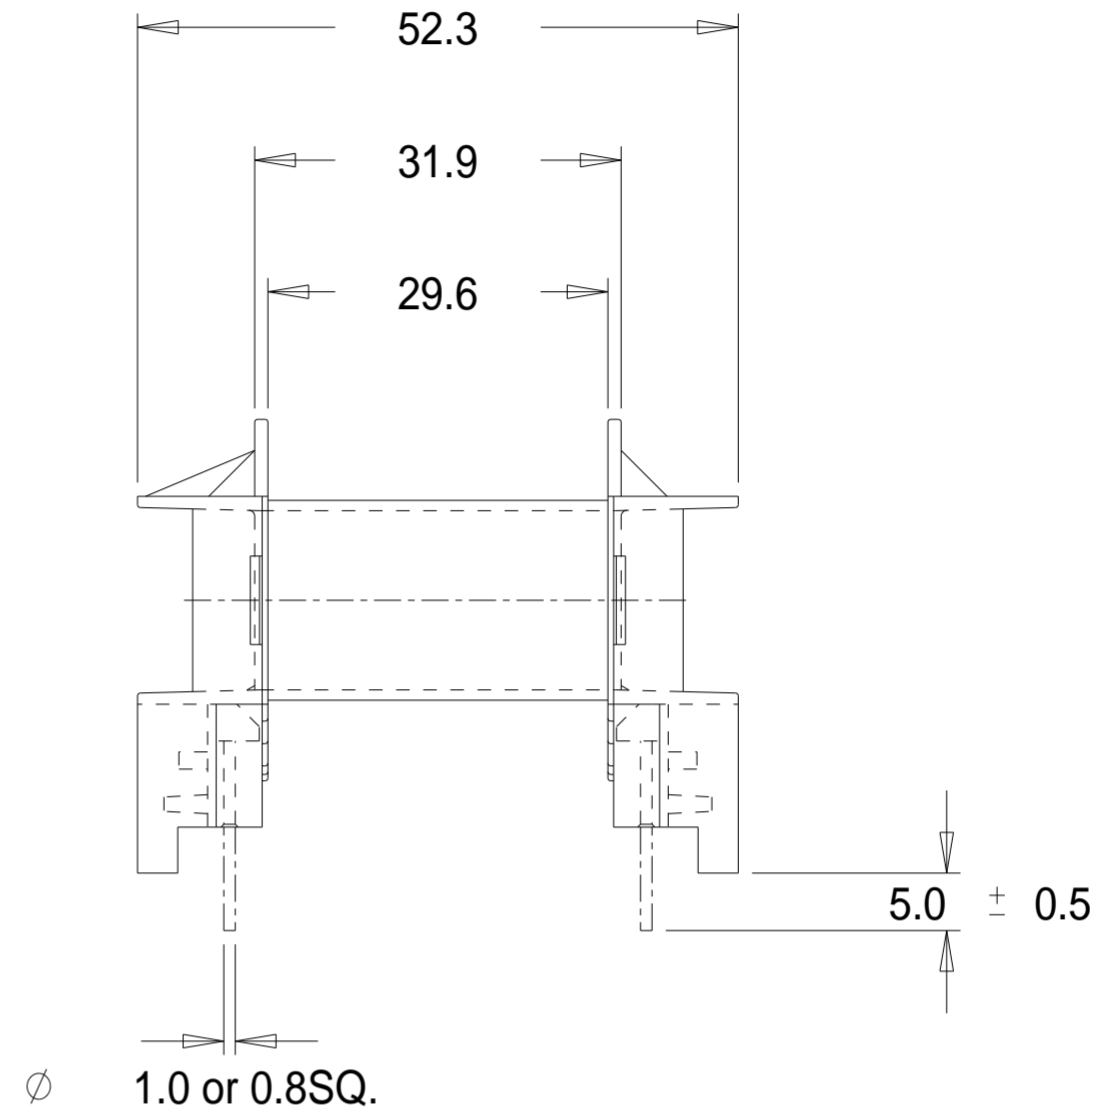

Part No. FD7020

ETD 44/22/15 Horizontal Bobbin

Dimensions in millimetres.